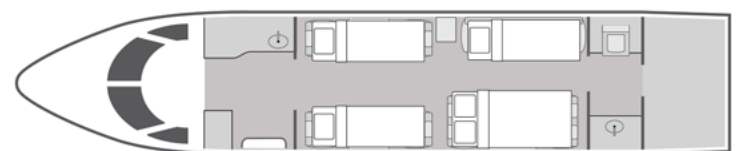

AIRCRAFT

PASSENGERS

WI-FI

 CHALLENGER 605		12		4G INTERNATIONAL		
--	--	-----------	--	-------------------------	--	---

- Cabin features 4 club seats and aft 4-place divan opposite 4 place conference group
- High speed international Ka band Wi-Fi
- Dual cabin monitors with DVD and Airshow
- Forward galley with oven, chilled storage & coffee maker
- Aft lavatory
- Cabin accessible luggage compartment

FLOORPLAN

SLEEPING CONFIGURATION

Year	2008
Refurbishment	2022
Range	4,000 NM
Lavatories	1
Baggage	115 ft ³
Cabin H/L/W	6'1" x 28'4" x 8'2"