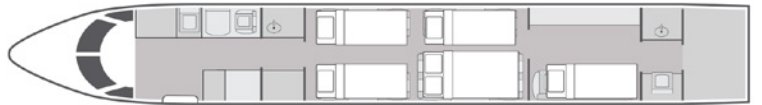

AIRCRAFT

PASSENGERS

WI-FI

✈ | GULFSTREAM G650ER | 13 | INTERNATIONAL | 📶

- 13-passenger seating featuring: forward 4-place club seating, mid-cabin 4-place conference table opposite two place club, aft 3 place berthable divan opposite credenza with integrated retractable monitor
- International Ka-band Wi-Fi with associated fees
- Entertainment system with dual Blu-ray/DVD players
- In-flight camera display with Cabinview flight info system
- Full forward galley with microwave and high-temp oven
- Aft cabin converts into private stateroom
- Forward crew area
- Sleeps up to 6 passengers
- Forward and aft lavatories

FLOORPLAN

SLEEPING CONFIGURATION

Year	2021
Interior	2021
Range	7,400 NM
Lavatories	2
Sleeps	6
Baggage	195 ft ³
Cabin H/L/W	6'5" x 53'7" x 8'6"